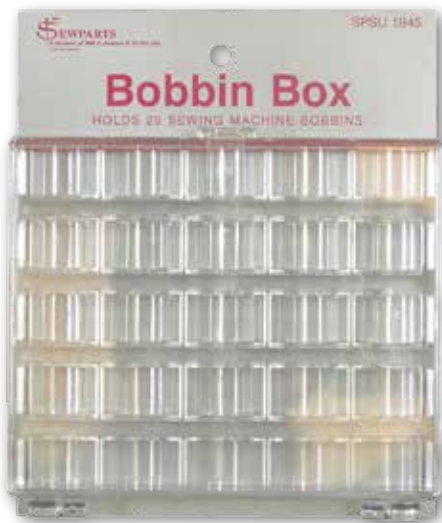

Bobbin Box

CODE	DESCRIPTION	BRAND
SPSU1945	BOBBIN BOX	SEWPARTS

Storage Boxes

SPJA-BOX1	STORAGE BOX 18cm x 14cm, 8 BIN
SPJA-BOX2	STORAGE BOX 27cm x 18cm, 17 BIN
SPJA-BOX8	STORAGE BOX 7.5cm x 6cm x 2.4cm, 4 BIN
SP207A-010	CONTAINER ROUND SMALL x6 STACKABLE

SPSU1945

SP207A-010

SPJA-BOX 1

SPJA-BOX 8

SPJA-BOX 2